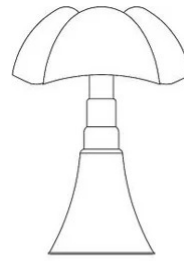

Pipistrello

Gold

Gae Aulenti

colors

Typology Table Floor

Utilisation Indoor

230V 14 W 1400 lm

diffuse light

Table or standing lamp with diffused light, adjustable height. Glazed stainless steel telescope. White opal methacrylate diffuser. Structure and knob: 24K gold-plated brass. LED light source integrated, dimmable, electronic driver on the plug.

Family	Pipistrello
Typology	Table Floor
Utilisation	Indoor

**Dimensions**

Height	66 - 86 cm
Diameter	55 cm
Power supply cable length	45+200 cm
Weight	10 Kg Kg

**Materials**

Structure	brass	Diffuser	methacrylate O40
Base	iron		